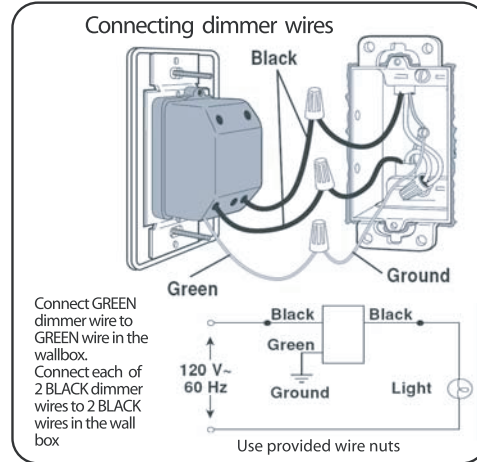

ANALOG DIMMER APOLLO™

For: Dimmable CFL's * Dimmable LED's * Incandescent/Halogen

Single Pole & 3 Pole - 600 Watts, 120 Volts, 60 Hz

Next Generation Dimmers

Product Information

- Full dimming range from 100% to 0%
- Standard style and size
- Decorator-style wall plate and paddle switch with sliding adjustment
- Blue LED indicator
- 600W Maximum load
- Single Pole and 3 pole model available

Other Features

- First dimmer switch on the market designed to work with all dimmable CFL bulbs
- Standard wiring - designed to replace any ordinary switch or any other dimmer switch model
- User adjustable lowest dimming level

Item Number*	Description	Watts MAX.	Voltage	Line Current MAX.	Colors Available
80005-xx	Analog Dimmer - Single Pole	600	120 VAC	12 A	Pearl White (PW)
80005-xx-3P	Analog Dimmer - 3 Pole	600	120 VAC	12 A	Pearl White (PW)